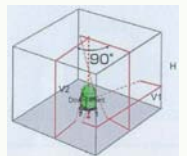

- Self Levelling
- 1 horizontal line /2 vertical
- Best seller indoor line laser
- with optional detector for 50m outdoor range

FREE cap

LX33 \$363.00

\$330.00 ex gst

LX33D \$525.00

\$477.27 ex gst

Best seller...